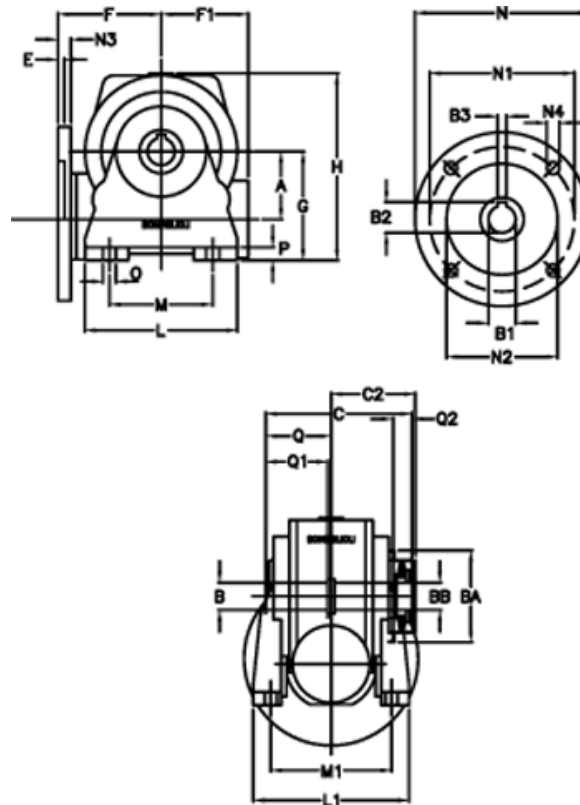

Data Sheet

Article number: 390204901812236

Description: Worm Gear with Torque Limiter
VF 49-L2-N-18 P63B5

Measures

a = 49.50	C2 = 63,5	L1 = 124	O = 8.5
B = 25	Description = VF 49N-xx-63B5	m = 63	P = 12
B1 E7 = 11	E = 3.0	M1 = 98.5	Q = 51.0
B2 = 12.8	F = 70	N = 140	Q1 = 41
B3 H9 = 4	F1 = 63	N1 = 115	Q2 = 15
BA = 63	g = 82	N2 = 95	
BB H7 = 14	H = 138.0	N3 = 10.5	
C = 105	L = 110	N4 = 9,5	